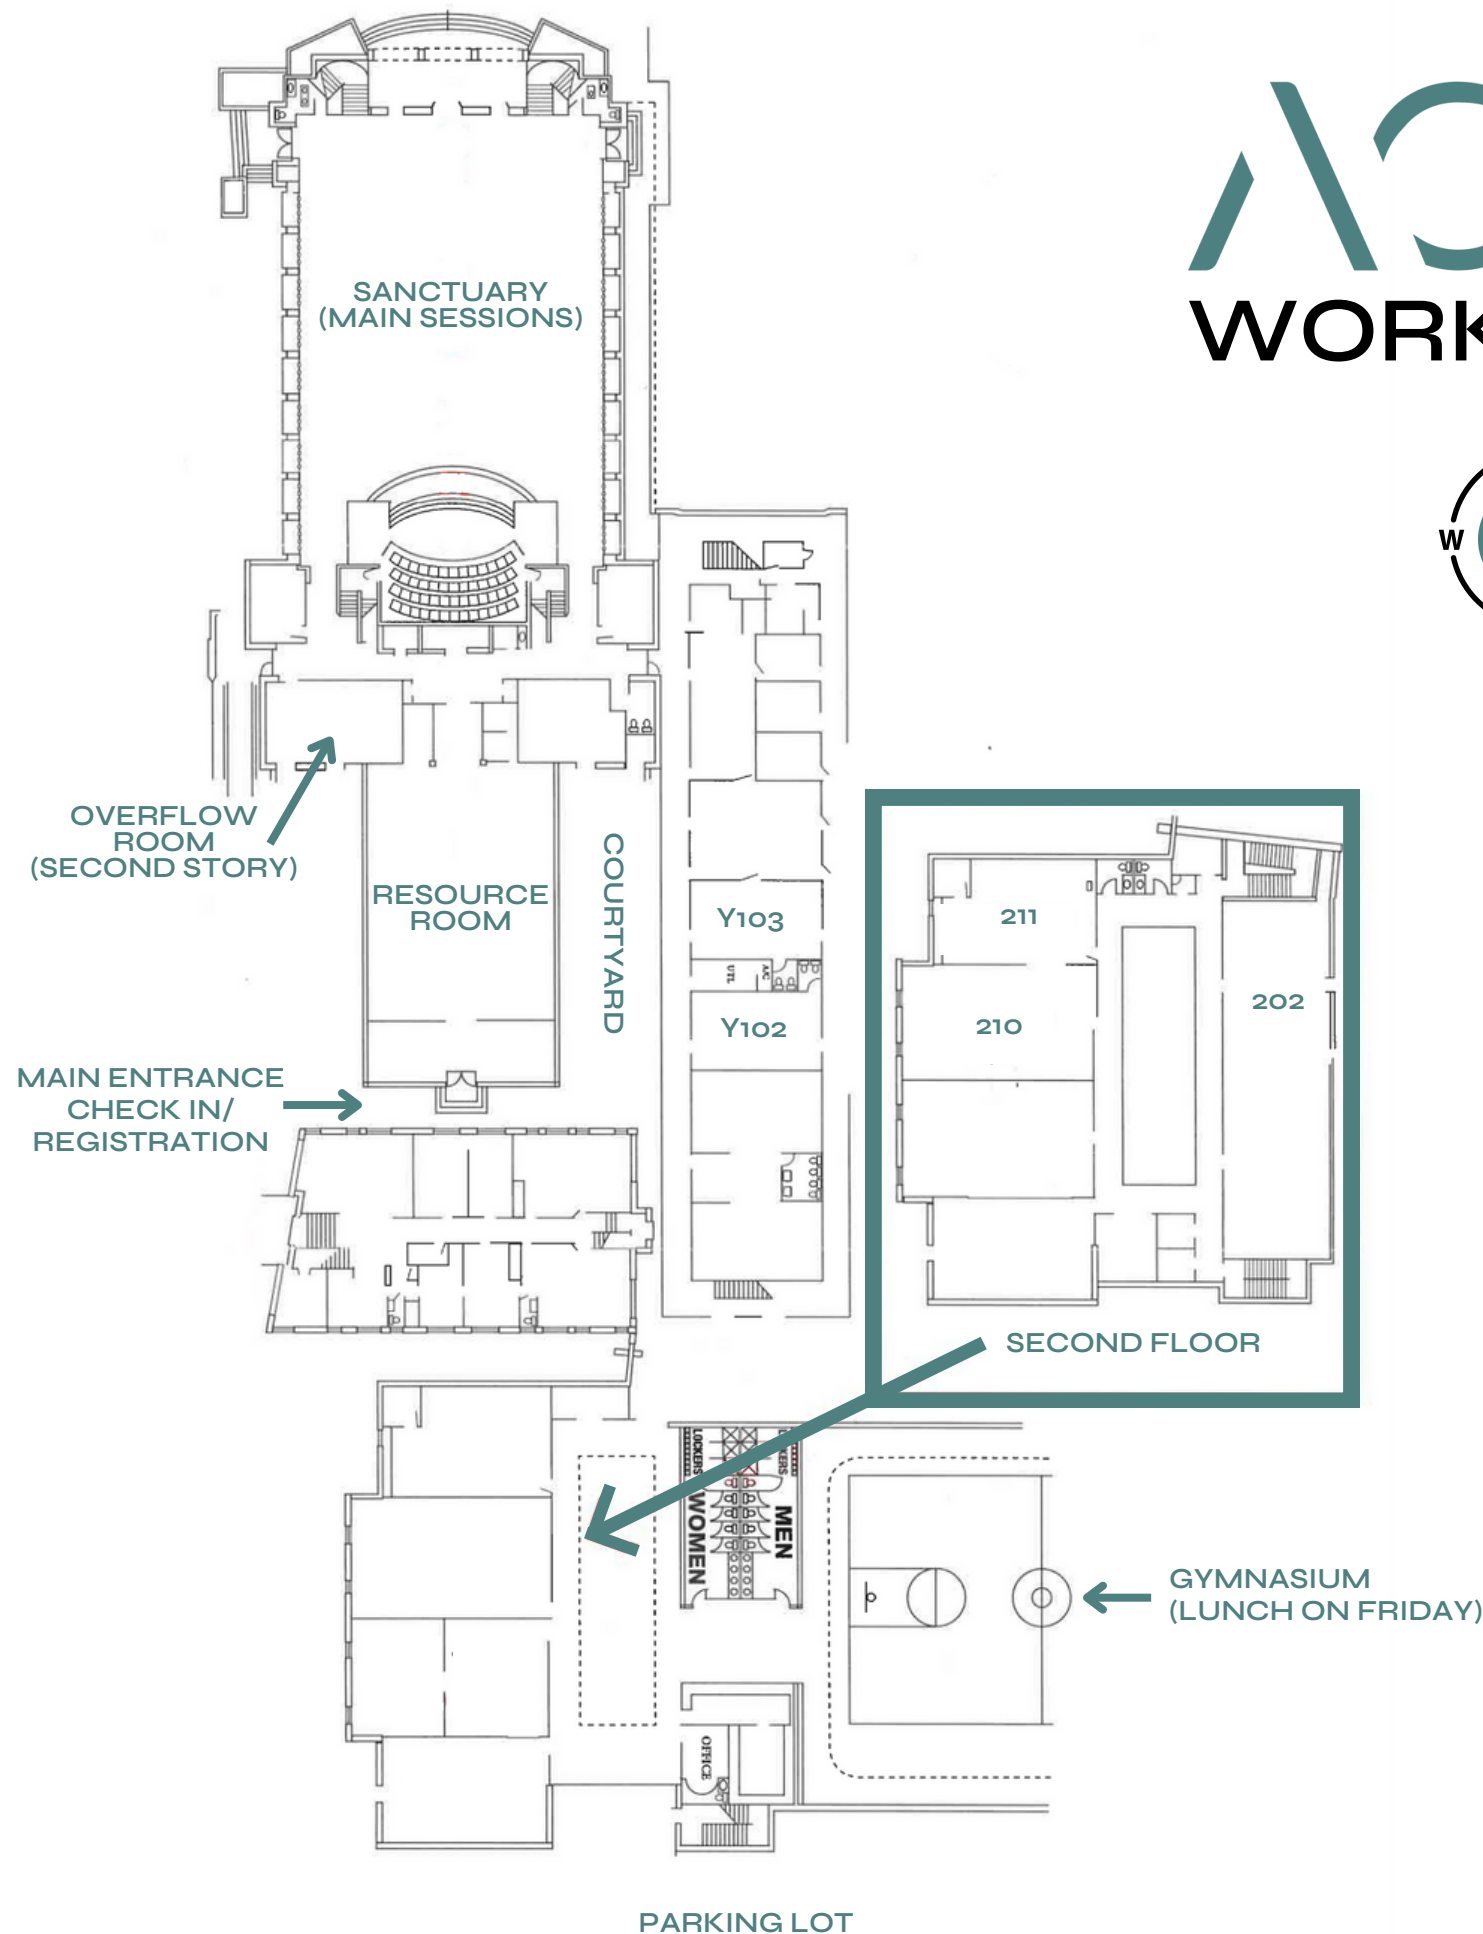

ACTA WORKSHOPS

SESSIONS 1 AND 2

10:45AM-11:45AM // 1:00PM-2:00PM

BUSINESS AS MISSIONS	OVERFLOW ROOM
MARRIAGE AND FAMILY	ROOM 202
TO THE ENDS - AN INSIDE LOOK INTO RIDE NATURE	THE HOUSE OF RIDE NATURE
MEDIA AS MINISTRY	ROOM 210
KINGDOM FINANCES	ROOM 211
THE ATTESTED WORD // COMBATING THE WORLD	ROOM Y103
BUILDING THE BRIDGE	ROOM Y102
ADDITION AND RECOVERY	SANCTUARY

SESSION 3

2:15PM-3:15PM

SKATE MINISTRY	SANCTUARY
SNOW MINISTRY	ROOM Y103
SURF MINISTRY	OVERFLOW ROOM
WAKE MINISTRY	ROOM 202
CLIMBING MINISTRY	ROOM Y102
MTB MINISTRY	ROOM 210
MOTO MINISTRY	COURTYARD
SHRED SISTERS	ROOM 211

SESSION 4

3:30PM-4:30PM

SHARING YOUR FAITH	ROOM 210
THE JESUS MODEL	ROOM 211
CHURCH PLANTING	OVERFLOW ROOM
RAMP BUILDING 101	THE HOUSE OF RIDE NATURE
THEOLOGY AND DOCTRINE	SANCTUARY
THROUGH THE VALLEYS	ROOM 202